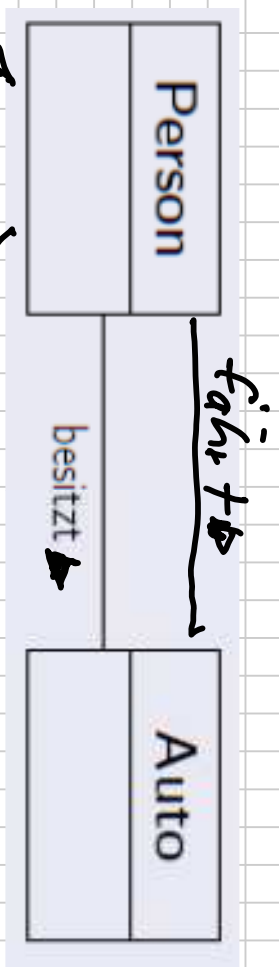

Modellierung 1.12.10

Notiztitel

01.12.2010

Handwritten note: "elk von" with an arrow pointing to the Person class.

Handwritten note: "fahr + b" with an arrow pointing to the association line between Person and Auto.