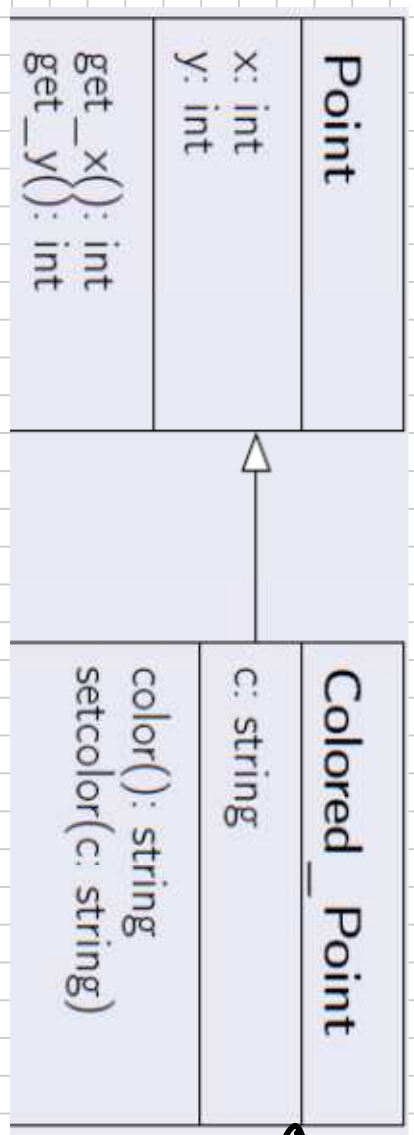

Modellierung 1.12.10

Notiztitel

01.12.2010

Handwritten note: "elk von" with an arrow pointing to the Person class.

Handwritten note: "fahr + b" with an arrow pointing to the association line between Person and Auto.